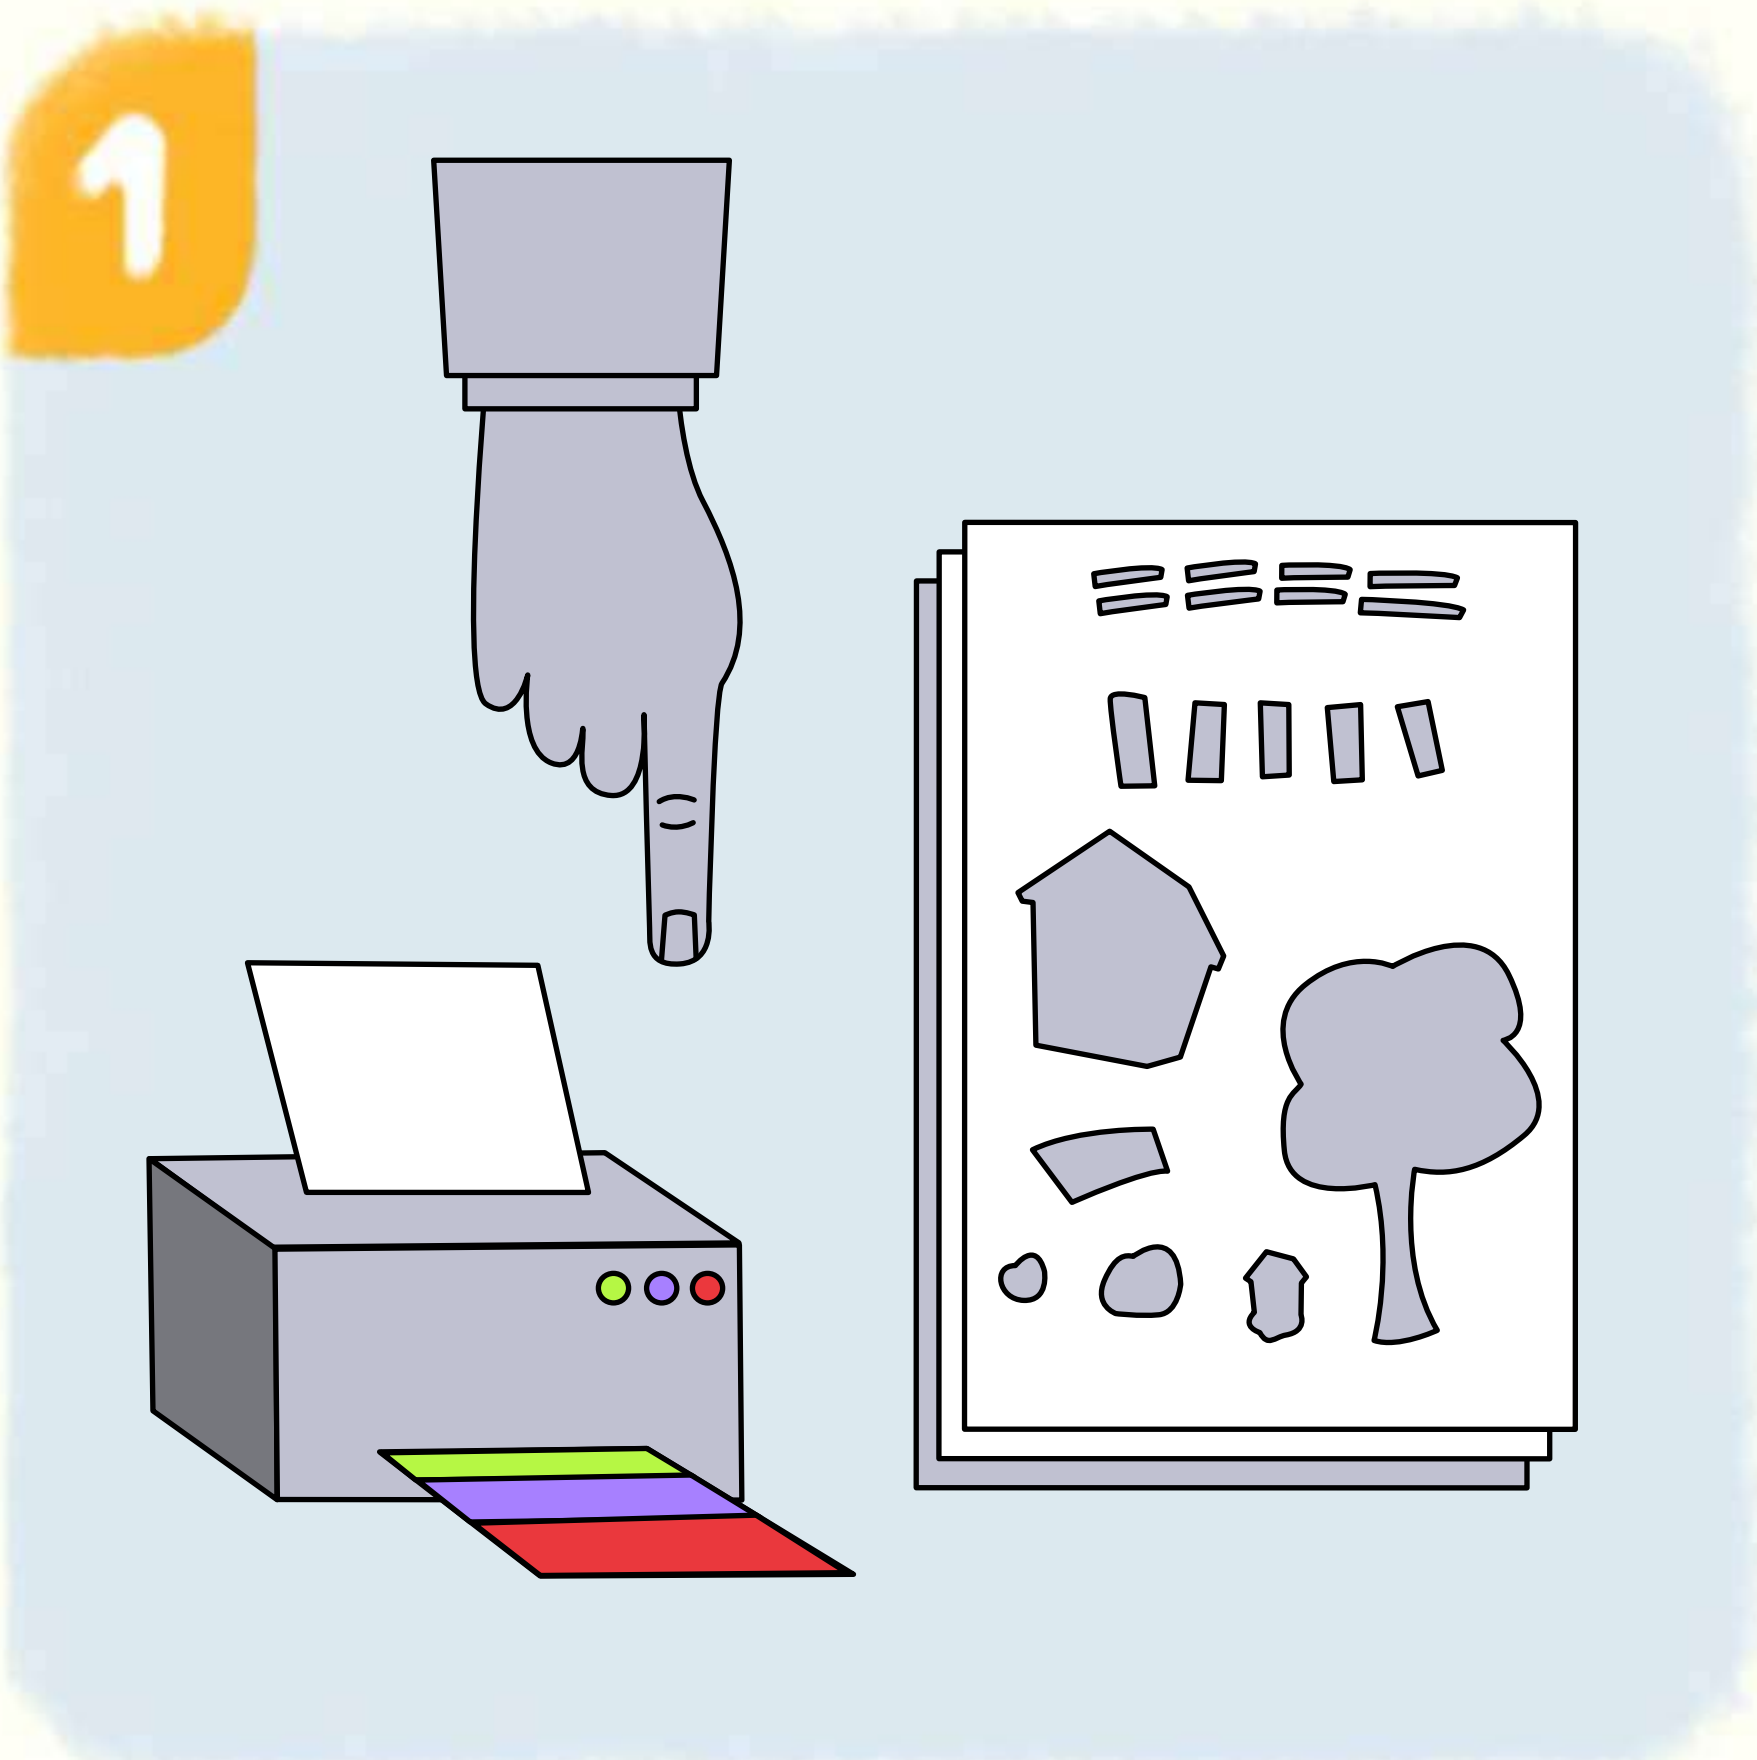

TOOLS AND MATERIALS

LOCAL PRINT SHOP

OR

PRINTER (COLOR OR BLACK&WHITE)

PAPER

SCISSORS

GLUE

PENCILS, MARKERS, PAINT (OPTIONAL)

PRINT THE WORKING SHEETS IN COLOR OR BLACK&WHITE AT HOME OR YOUR LOCAL PRINT SHOP

CUT OUT EACH ELEMENT BY FOLLOWING DASHED LINES. USE SCISSORS ONLY IN THE PRESENCE OF AN ADULT

GLUE EACH ELEMENT ACCORDING TO THE NUMBER SEQUENCE

COLOR THE BLACK&WHITE VERSION, ADD FINAL TOUCHES, EXHIBIT AND SHARE YOUR ART WITH OTHERS

QR CODE FOR VIDEO INSTRUCTION