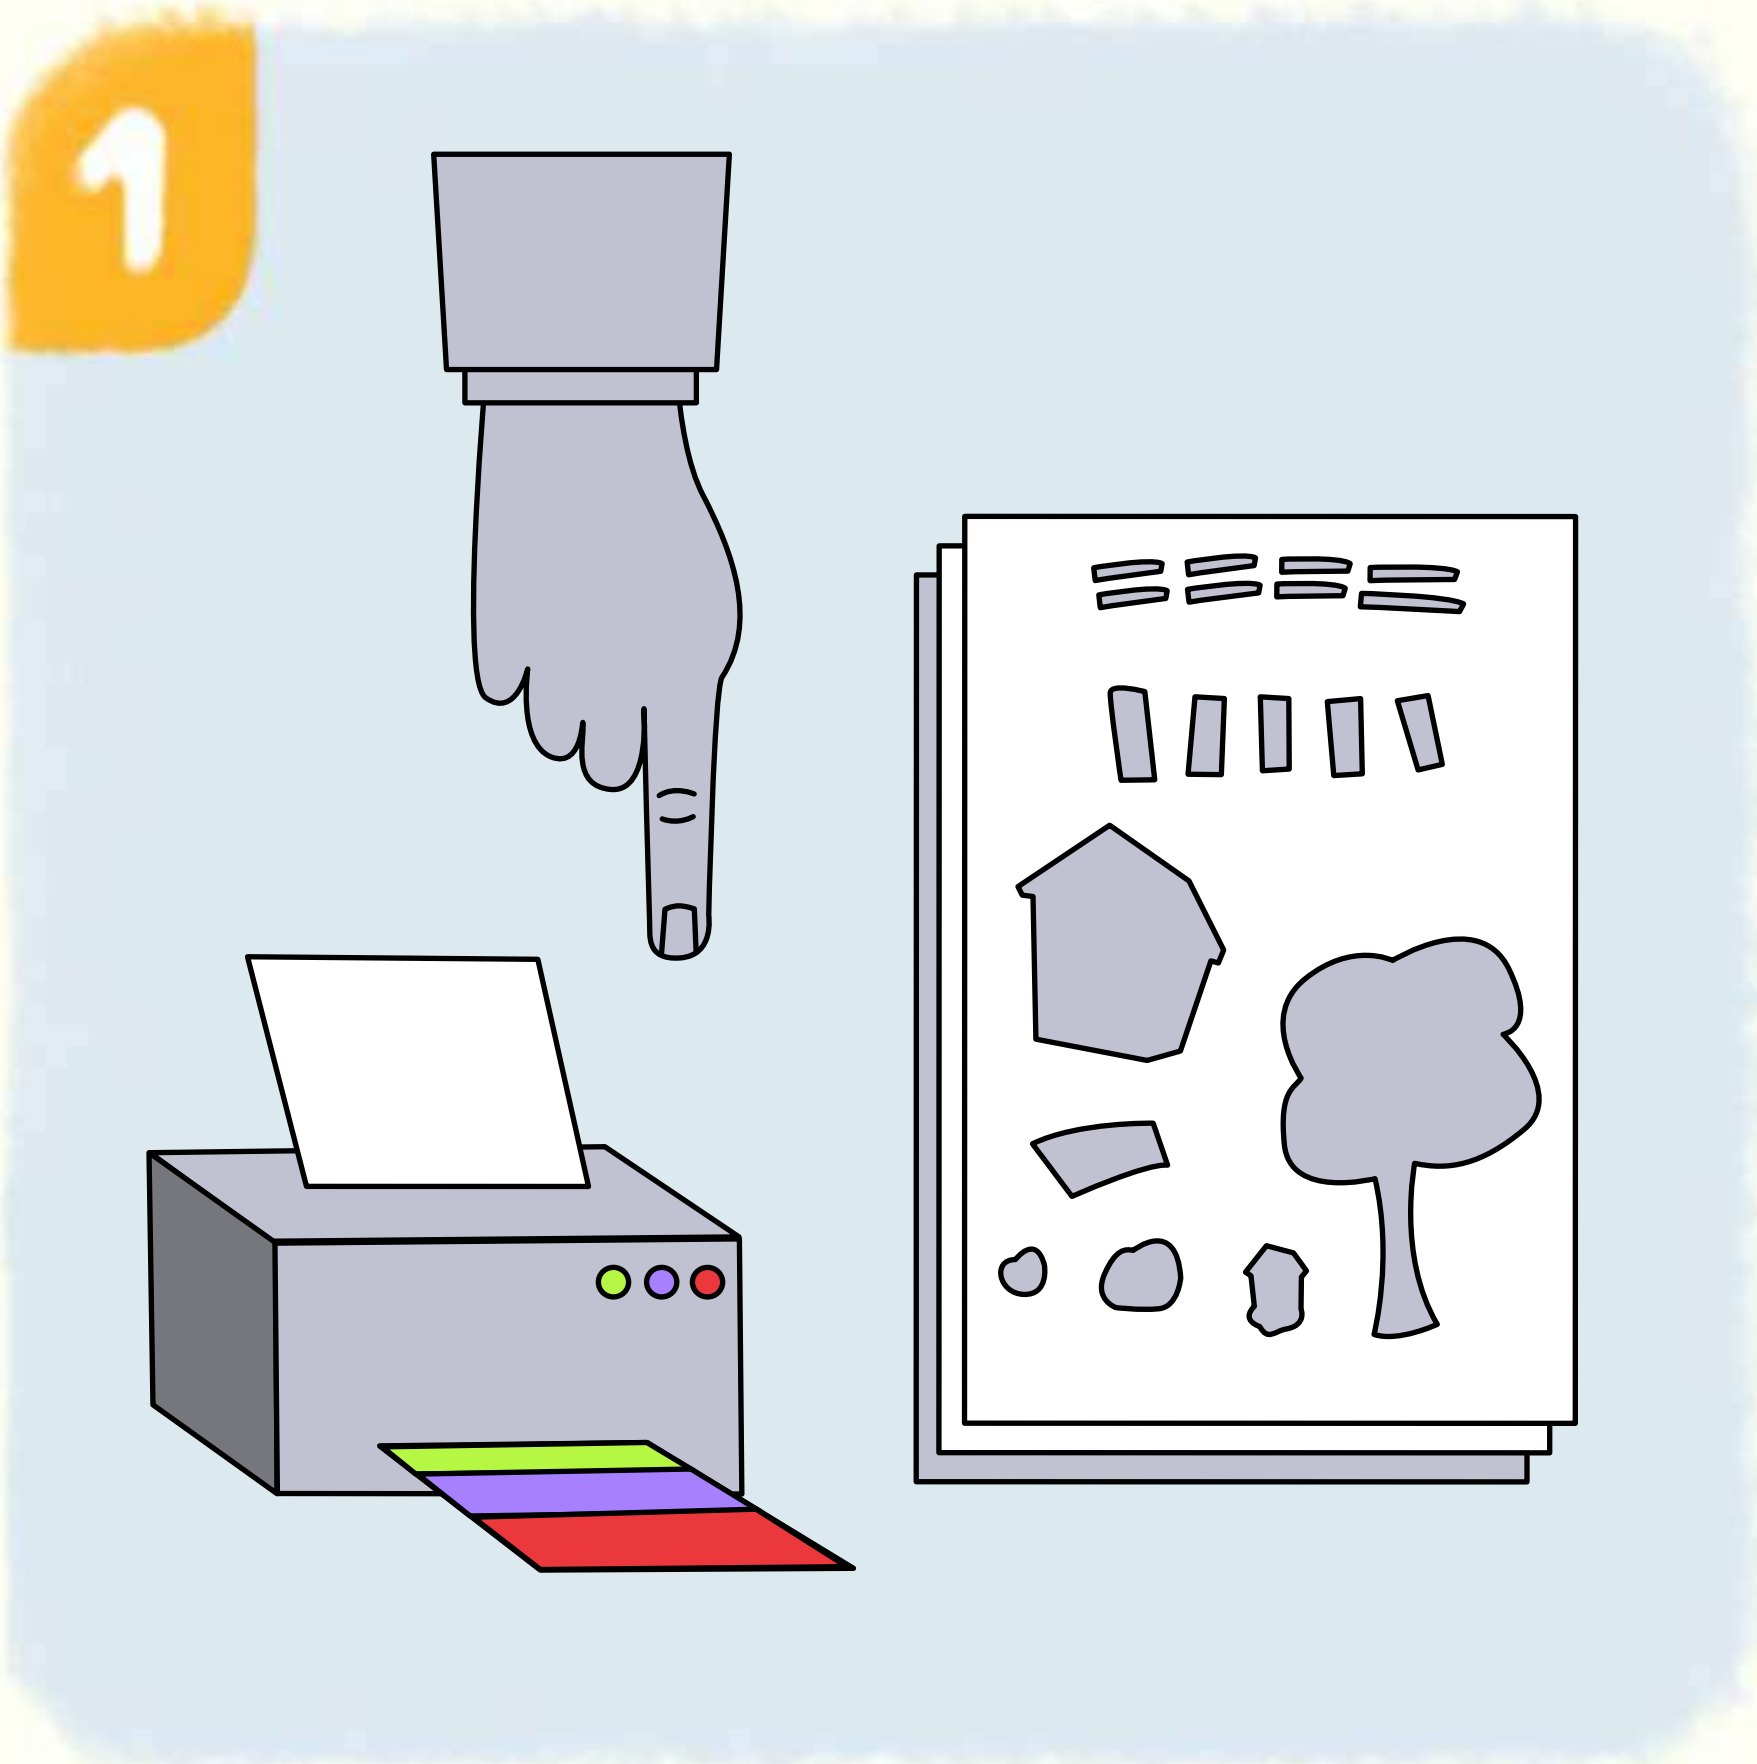

TOOLS AND MATERIALS

LOCAL PRINT SHOP

OR

PRINTER (COLOR OR BLACK&WHITE)

PAPER

SCISSORS

GLUE

PENCILS, MARKERS, PAINT (OPTIONAL)

PRINT THE WORKING SHEETS IN COLOR OR BLACK&WHITE AT HOME OR YOUR LOCAL PRINT SHOP

CUT OUT EACH ELEMENT BY FOLLOWING DASHED LINES. USE SCISSORS ONLY IN THE PRESENCE OF AN ADULT

GLUE EACH ELEMENT ACCORDING TO THE NUMBER SEQUENCE

COLOR THE BLACK&WHITE VERSION, ADD FINAL TOUCHES, EXHIBIT AND SHARE YOUR ART WITH OTHERS

QR CODE FOR VIDEO INSTRUCTION