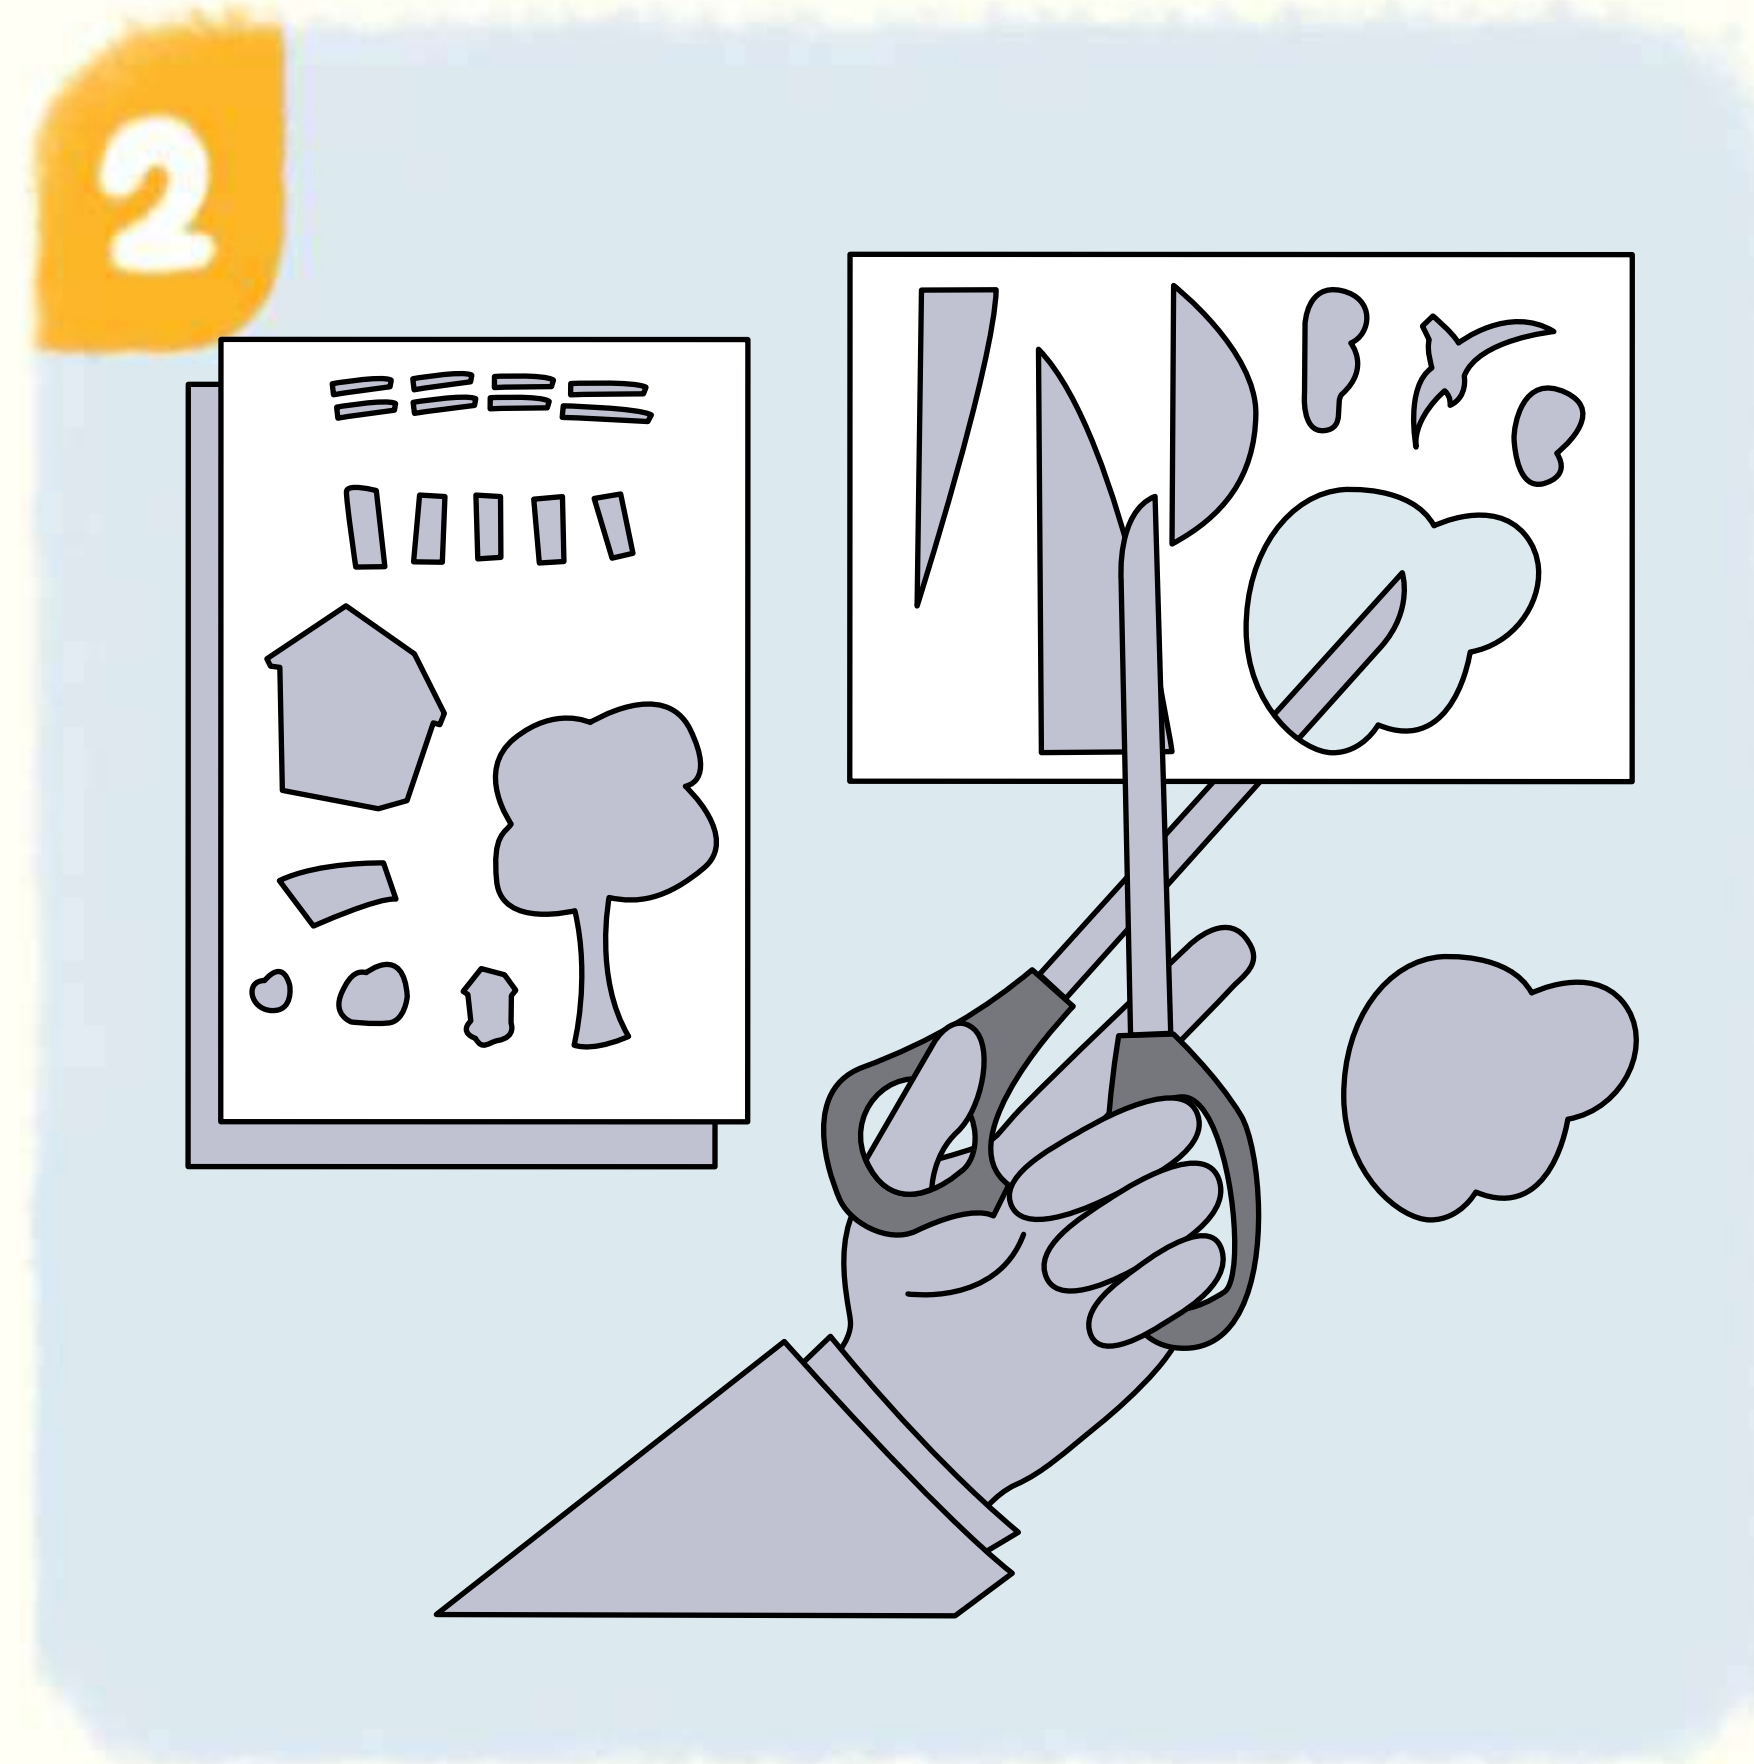

TOOLS AND MATERIALS

LOCAL PRINT SHOP

OR

PRINTER (COLOR OR BLACK&WHITE)

PAPER

SCISSORS

GLUE

PENCILS, MARKERS, PAINT (OPTIONAL)

PRINT THE WORKING SHEETS IN COLOR OR BLACK&WHITE AT HOME OR YOUR LOCAL PRINT SHOP

CUT OUT EACH ELEMENT BY FOLLOWING DASHED LINES. USE SCISSORS ONLY IN THE PRESENCE OF AN ADULT

GLUE EACH ELEMENT ACCORDING TO THE NUMBER SEQUENCE

COLOR THE BLACK&WHITE VERSION, ADD FINAL TOUCHES, EXHIBIT AND SHARE YOUR ART WITH OTHERS

QR CODE FOR VIDEO INSTRUCTION