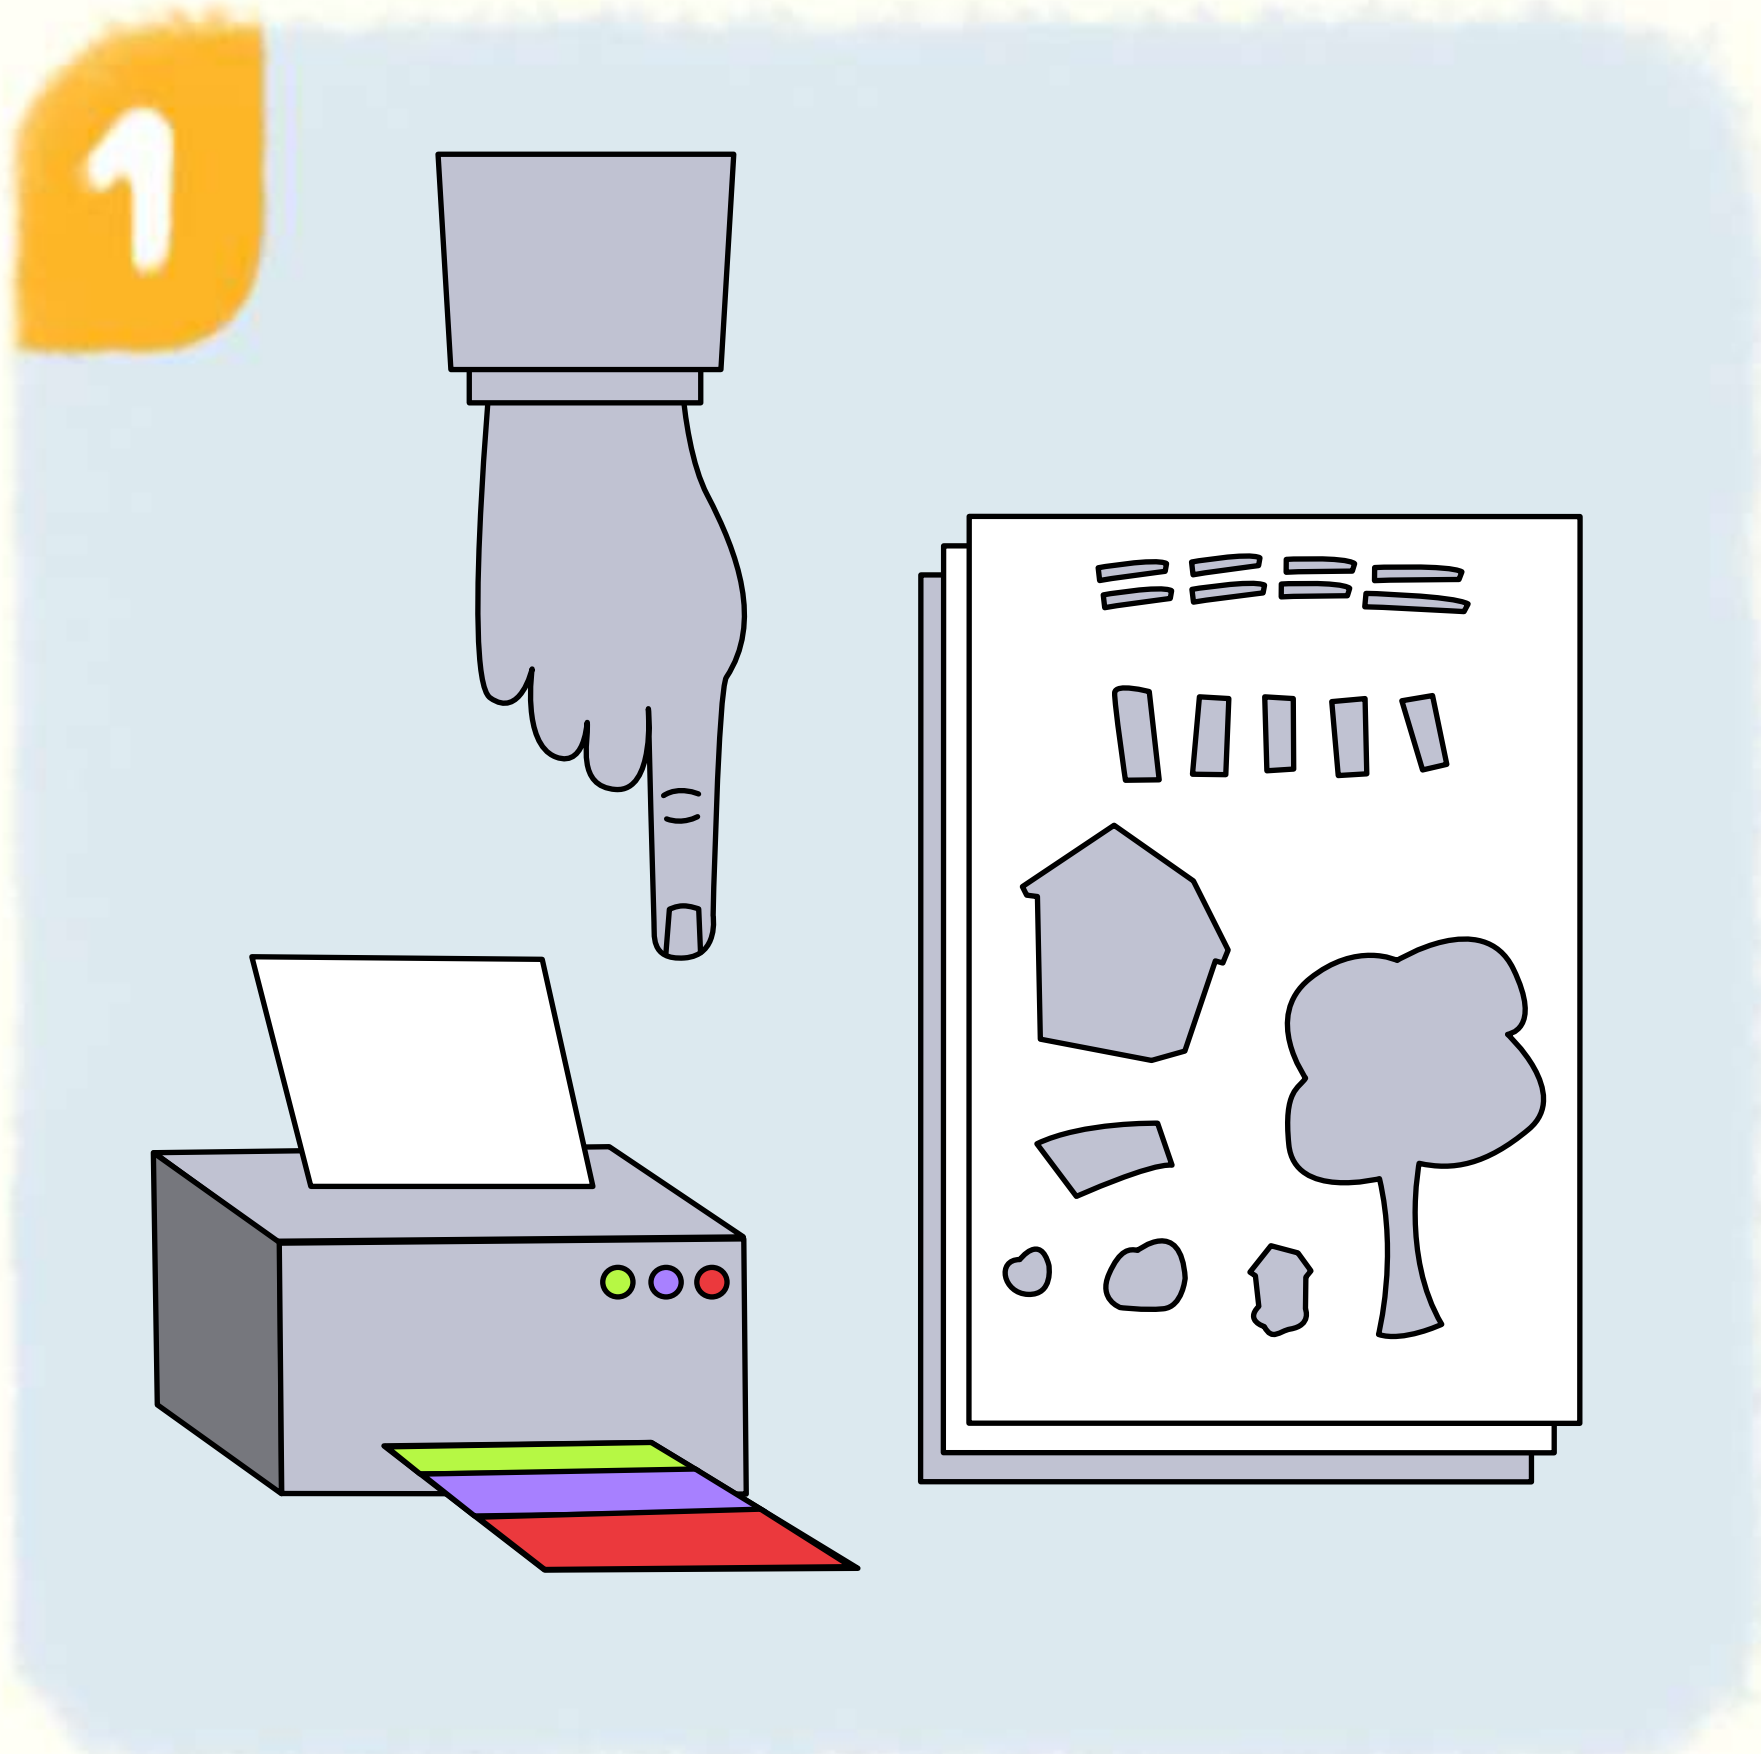

TOOLS AND MATERIALS

LOCAL PRINT SHOP

OR

PRINTER (COLOR OR BLACK&WHITE)

PAPER

SCISSORS

GLUE

PENCILS, MARKERS, PAINT (OPTIONAL)

PRINT THE WORKING SHEETS IN COLOR OR BLACK&WHITE AT HOME OR YOUR LOCAL PRINT SHOP

CUT OUT EACH ELEMENT BY FOLLOWING DASHED LINES. USE SCISSORS ONLY IN THE PRESENCE OF AN ADULT

GLUE EACH ELEMENT ACCORDING TO THE NUMBER SEQUENCE

COLOR THE BLACK&WHITE VERSION, ADD FINAL TOUCHES, EXHIBIT AND SHARE YOUR ART WITH OTHERS

QR CODE FOR VIDEO INSTRUCTION