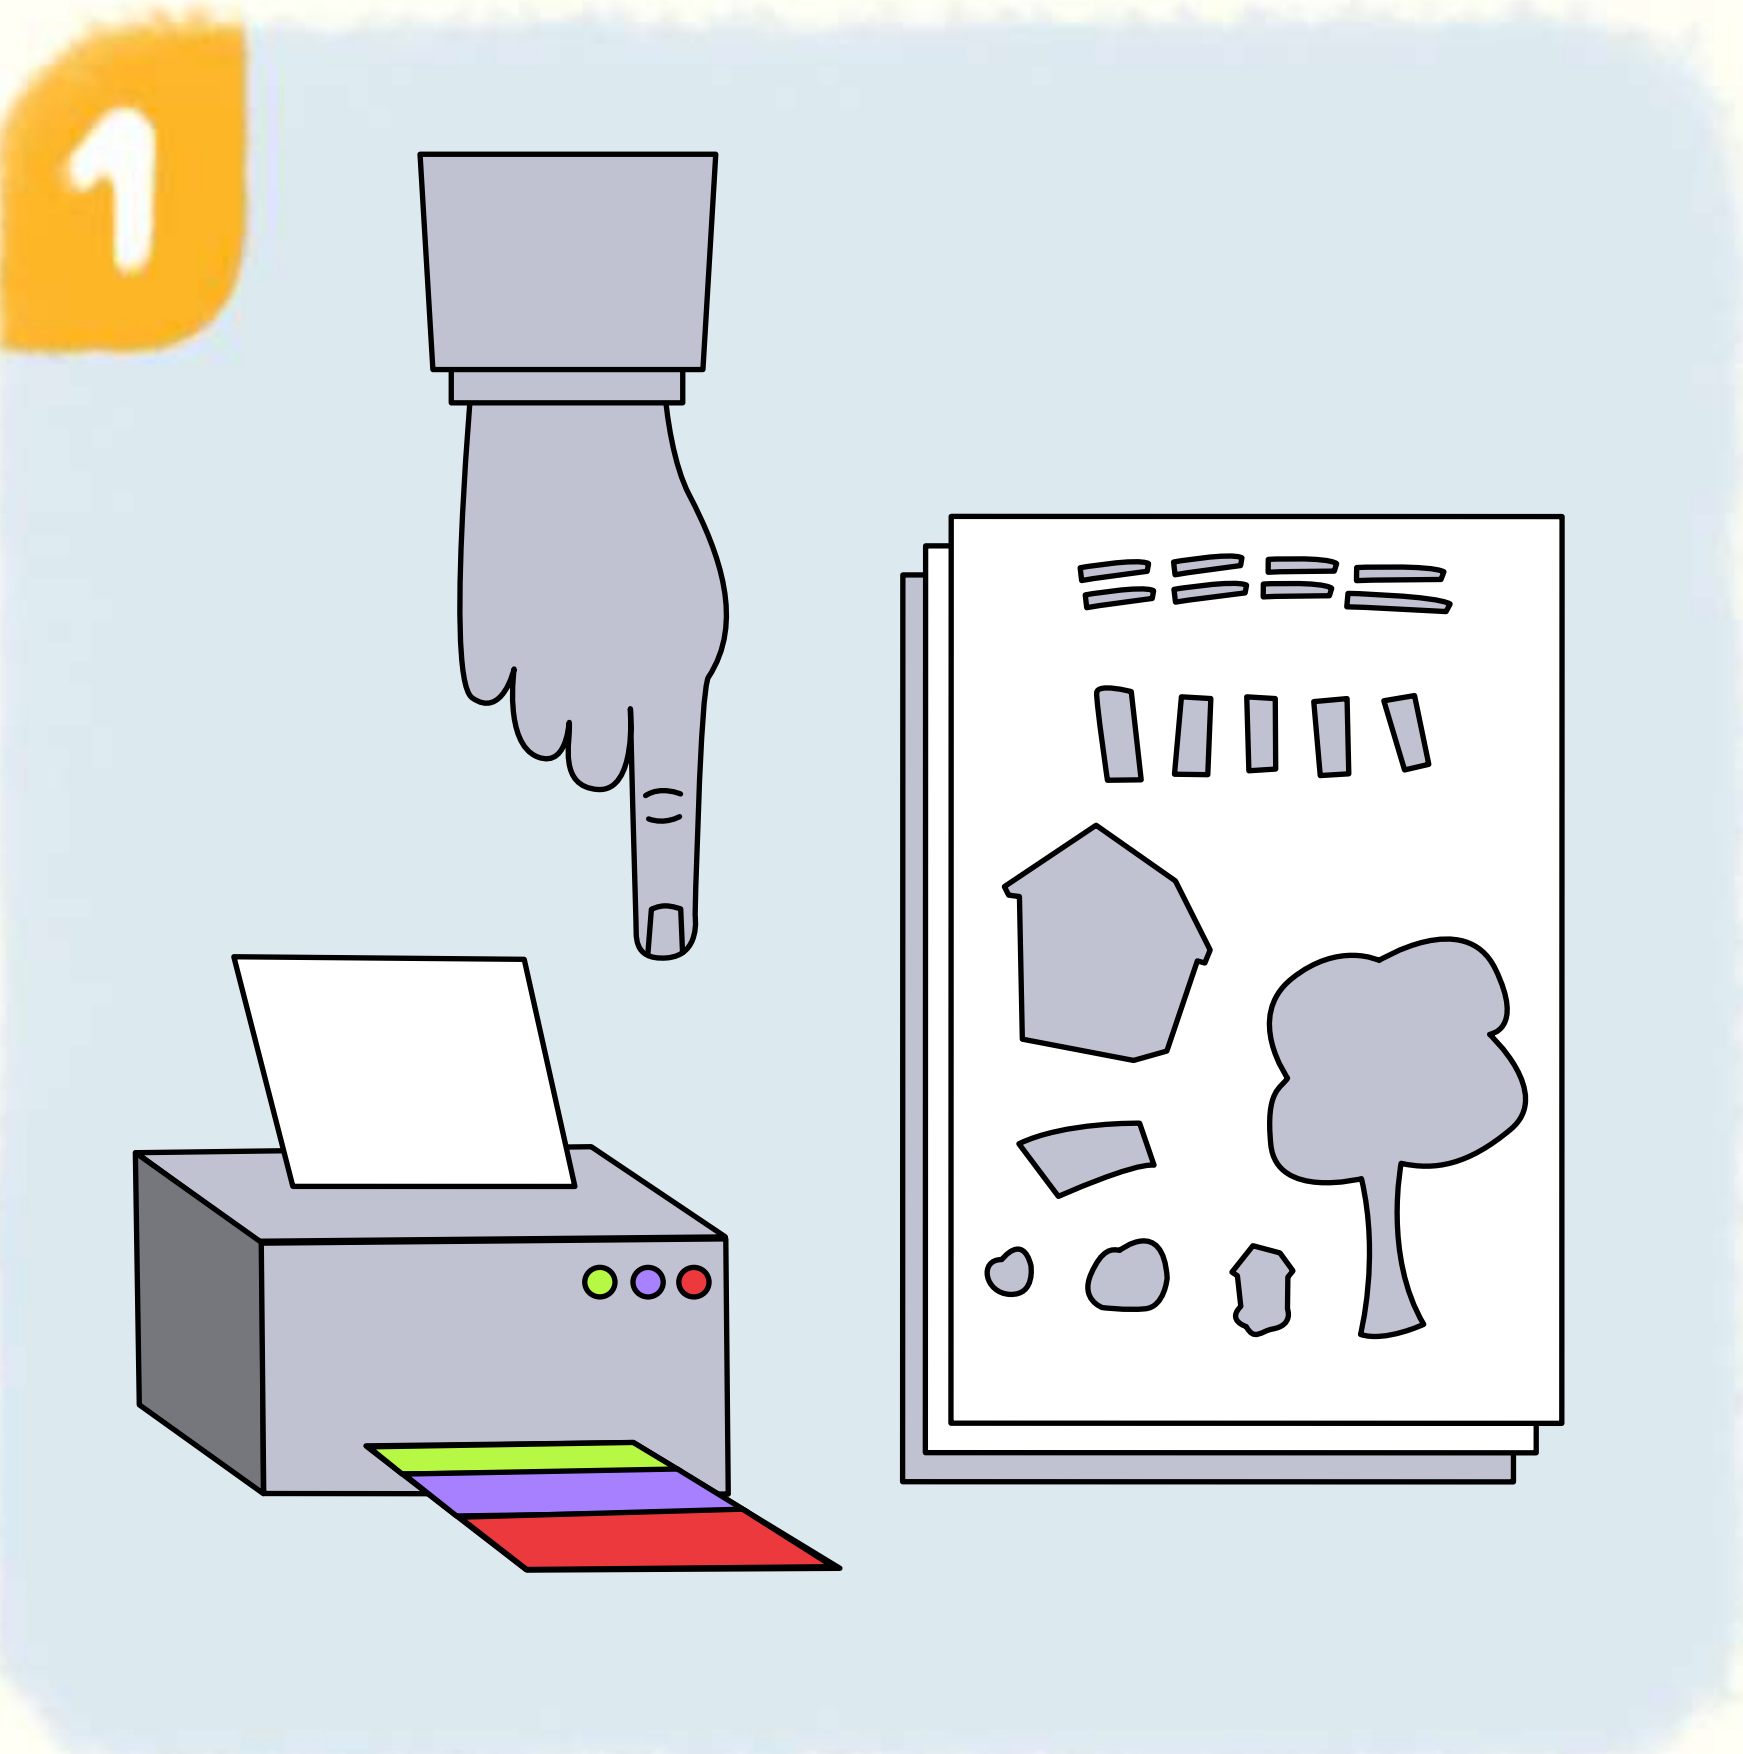

TOOLS AND MATERIALS

LOCAL PRINT SHOP

OR

PRINTER (COLOR OR BLACK&WHITE)

PAPER

SCISSORS

GLUE

PENCILS, MARKERS, PAINT (OPTIONAL)

PRINT THE WORKING SHEETS IN COLOR OR BLACK&WHITE AT HOME OR YOUR LOCAL PRINT SHOP

CUT OUT EACH ELEMENT BY FOLLOWING DASHED LINES. USE SCISSORS ONLY IN THE PRESENCE OF AN ADULT

GLUE EACH ELEMENT ACCORDING TO THE NUMBER SEQUENCE

COLOR THE BLACK&WHITE VERSION, ADD FINAL TOUCHES, EXHIBIT AND SHARE YOUR ART WITH OTHERS

QR CODE FOR VIDEO INSTRUCTION