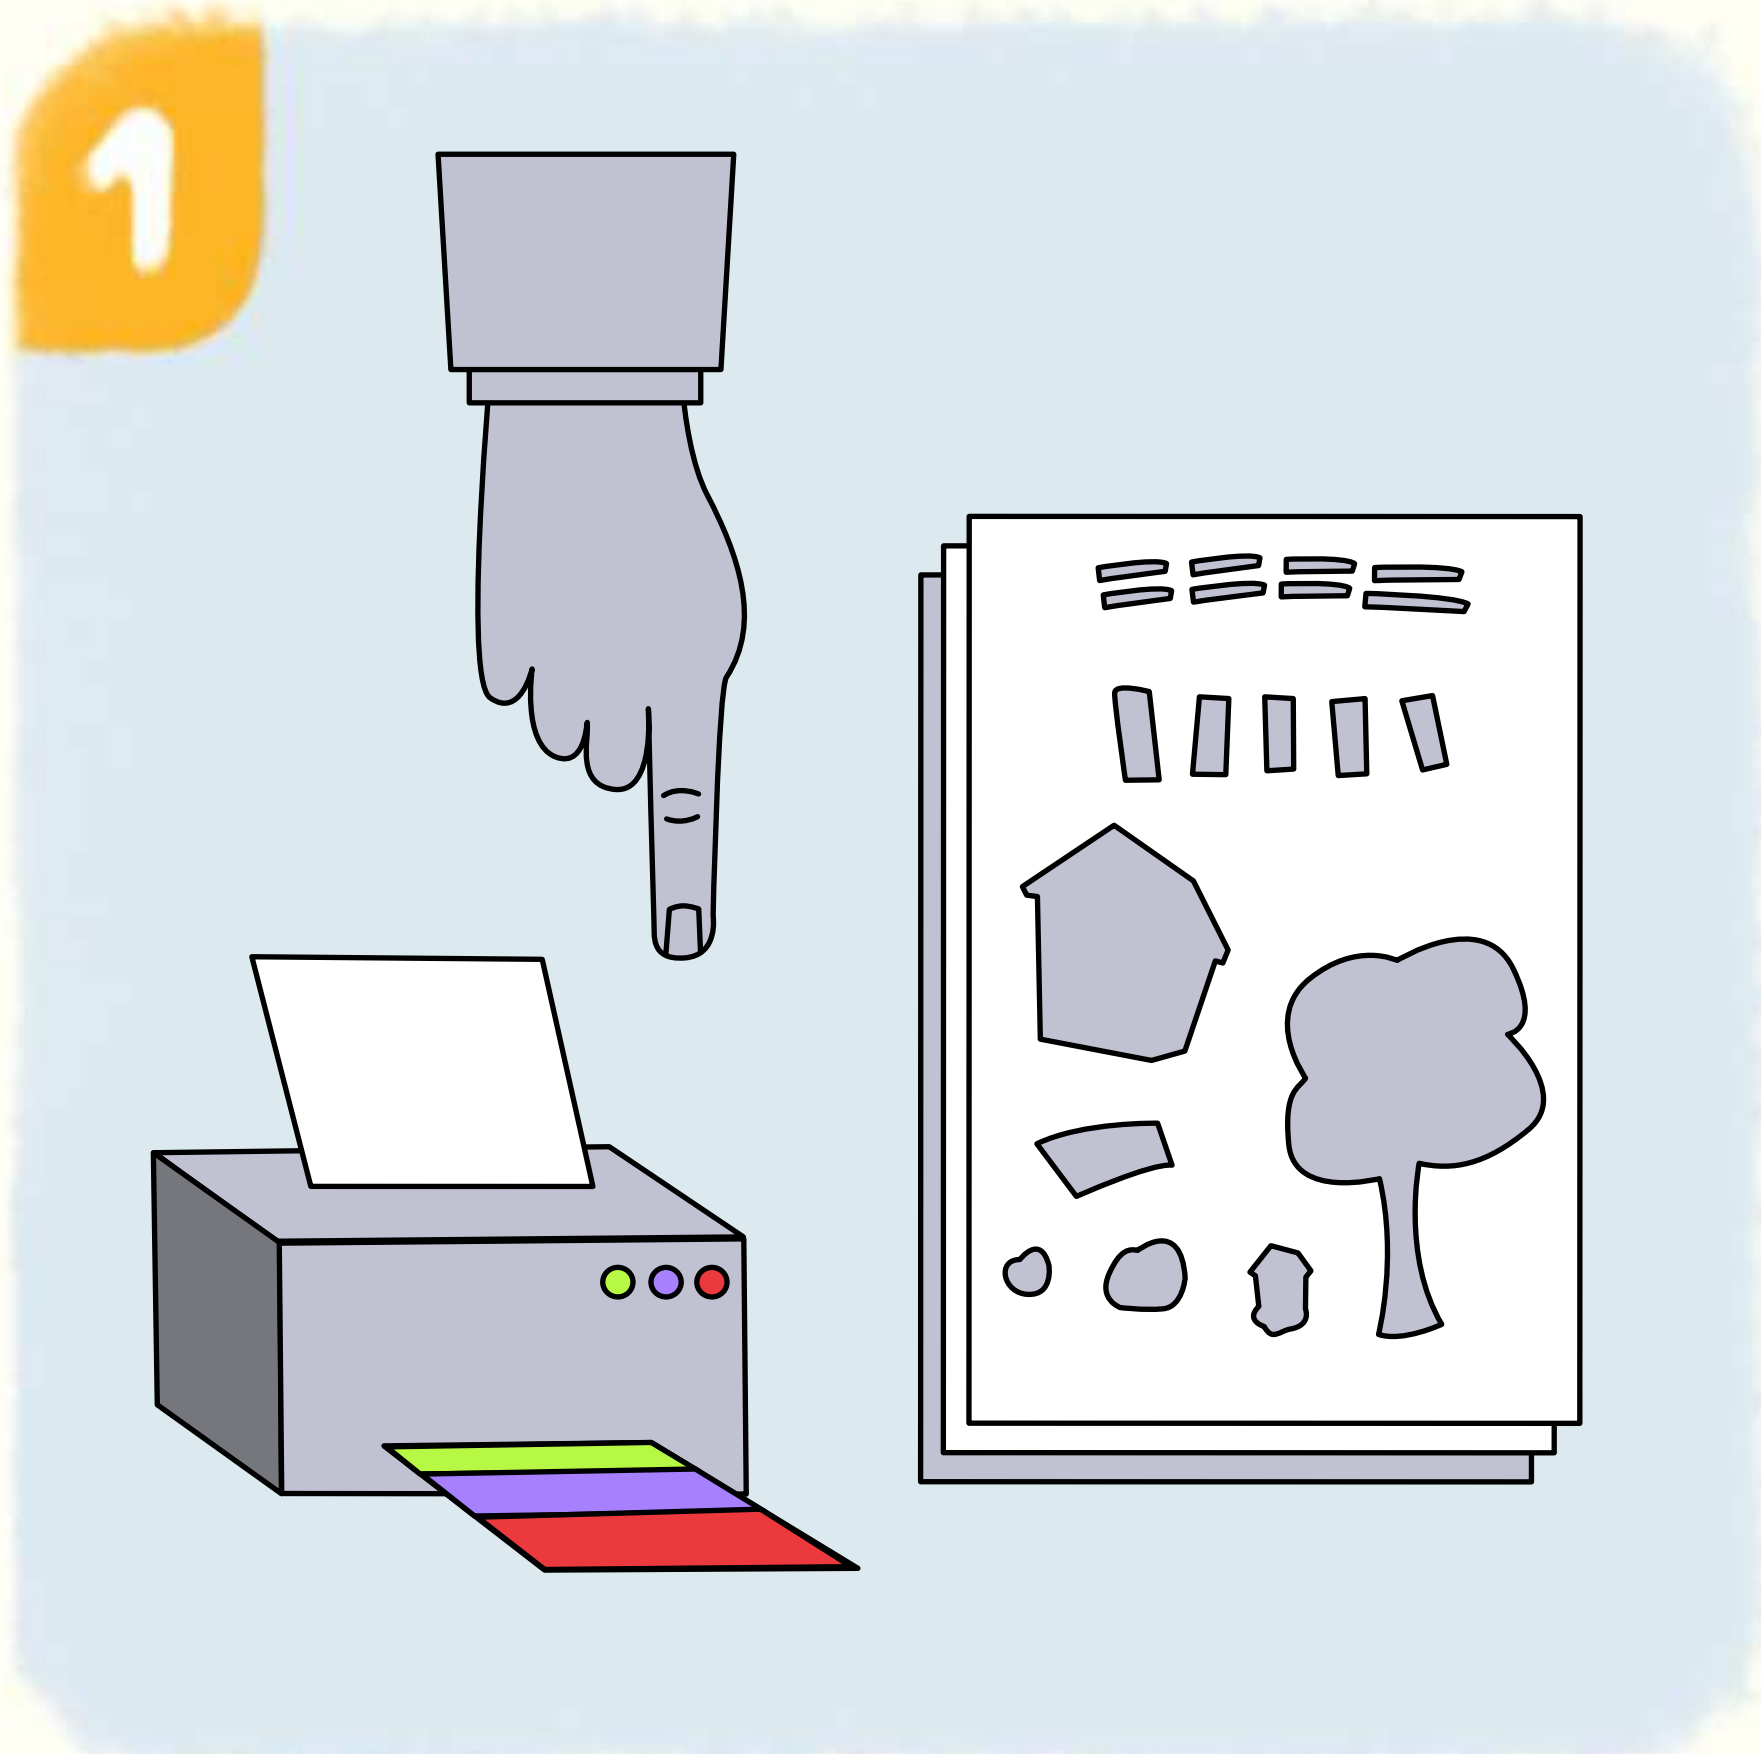

**TOOLS AND MATERIALS**

LOCAL PRINT SHOP

OR

PRINTER (COLOR OR BLACK&WHITE)

PAPER

SCISSORS

GLUE

PENCILS, MARKERS, PAINT (OPTIONAL)

PRINT THE WORKING SHEETS IN COLOR OR BLACK&WHITE AT HOME OR YOUR LOCAL PRINT SHOP

CUT OUT EACH ELEMENT BY FOLLOWING DASHED LINES. USE SCISSORS ONLY IN THE PRESENCE OF AN ADULT

GLUE EACH ELEMENT ACCORDING TO THE NUMBER SEQUENCE

COLOR THE BLACK&WHITE VERSION, ADD FINAL TOUCHES, EXHIBIT AND SHARE YOUR ART WITH OTHERS

QR CODE FOR VIDEO INSTRUCTION